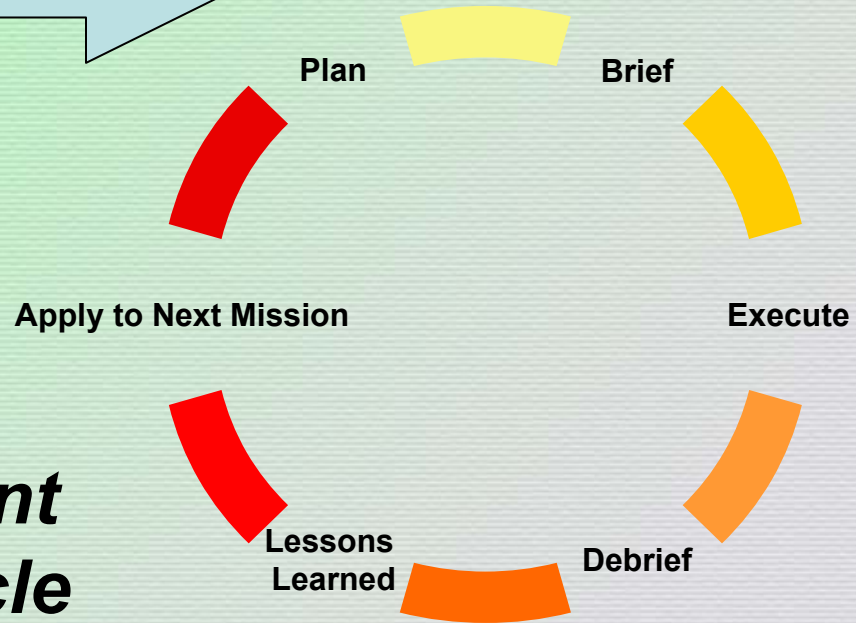

Task Saturation

Presented by

Mike "Pags" Pagano

G-Force...A Division of Master Connection Associates

Fighter Pilot Methodology

G-Force Precision Execution Process **PEP**

Organized For Execution

***A Simple Constant
Improvement Cycle
That Works***